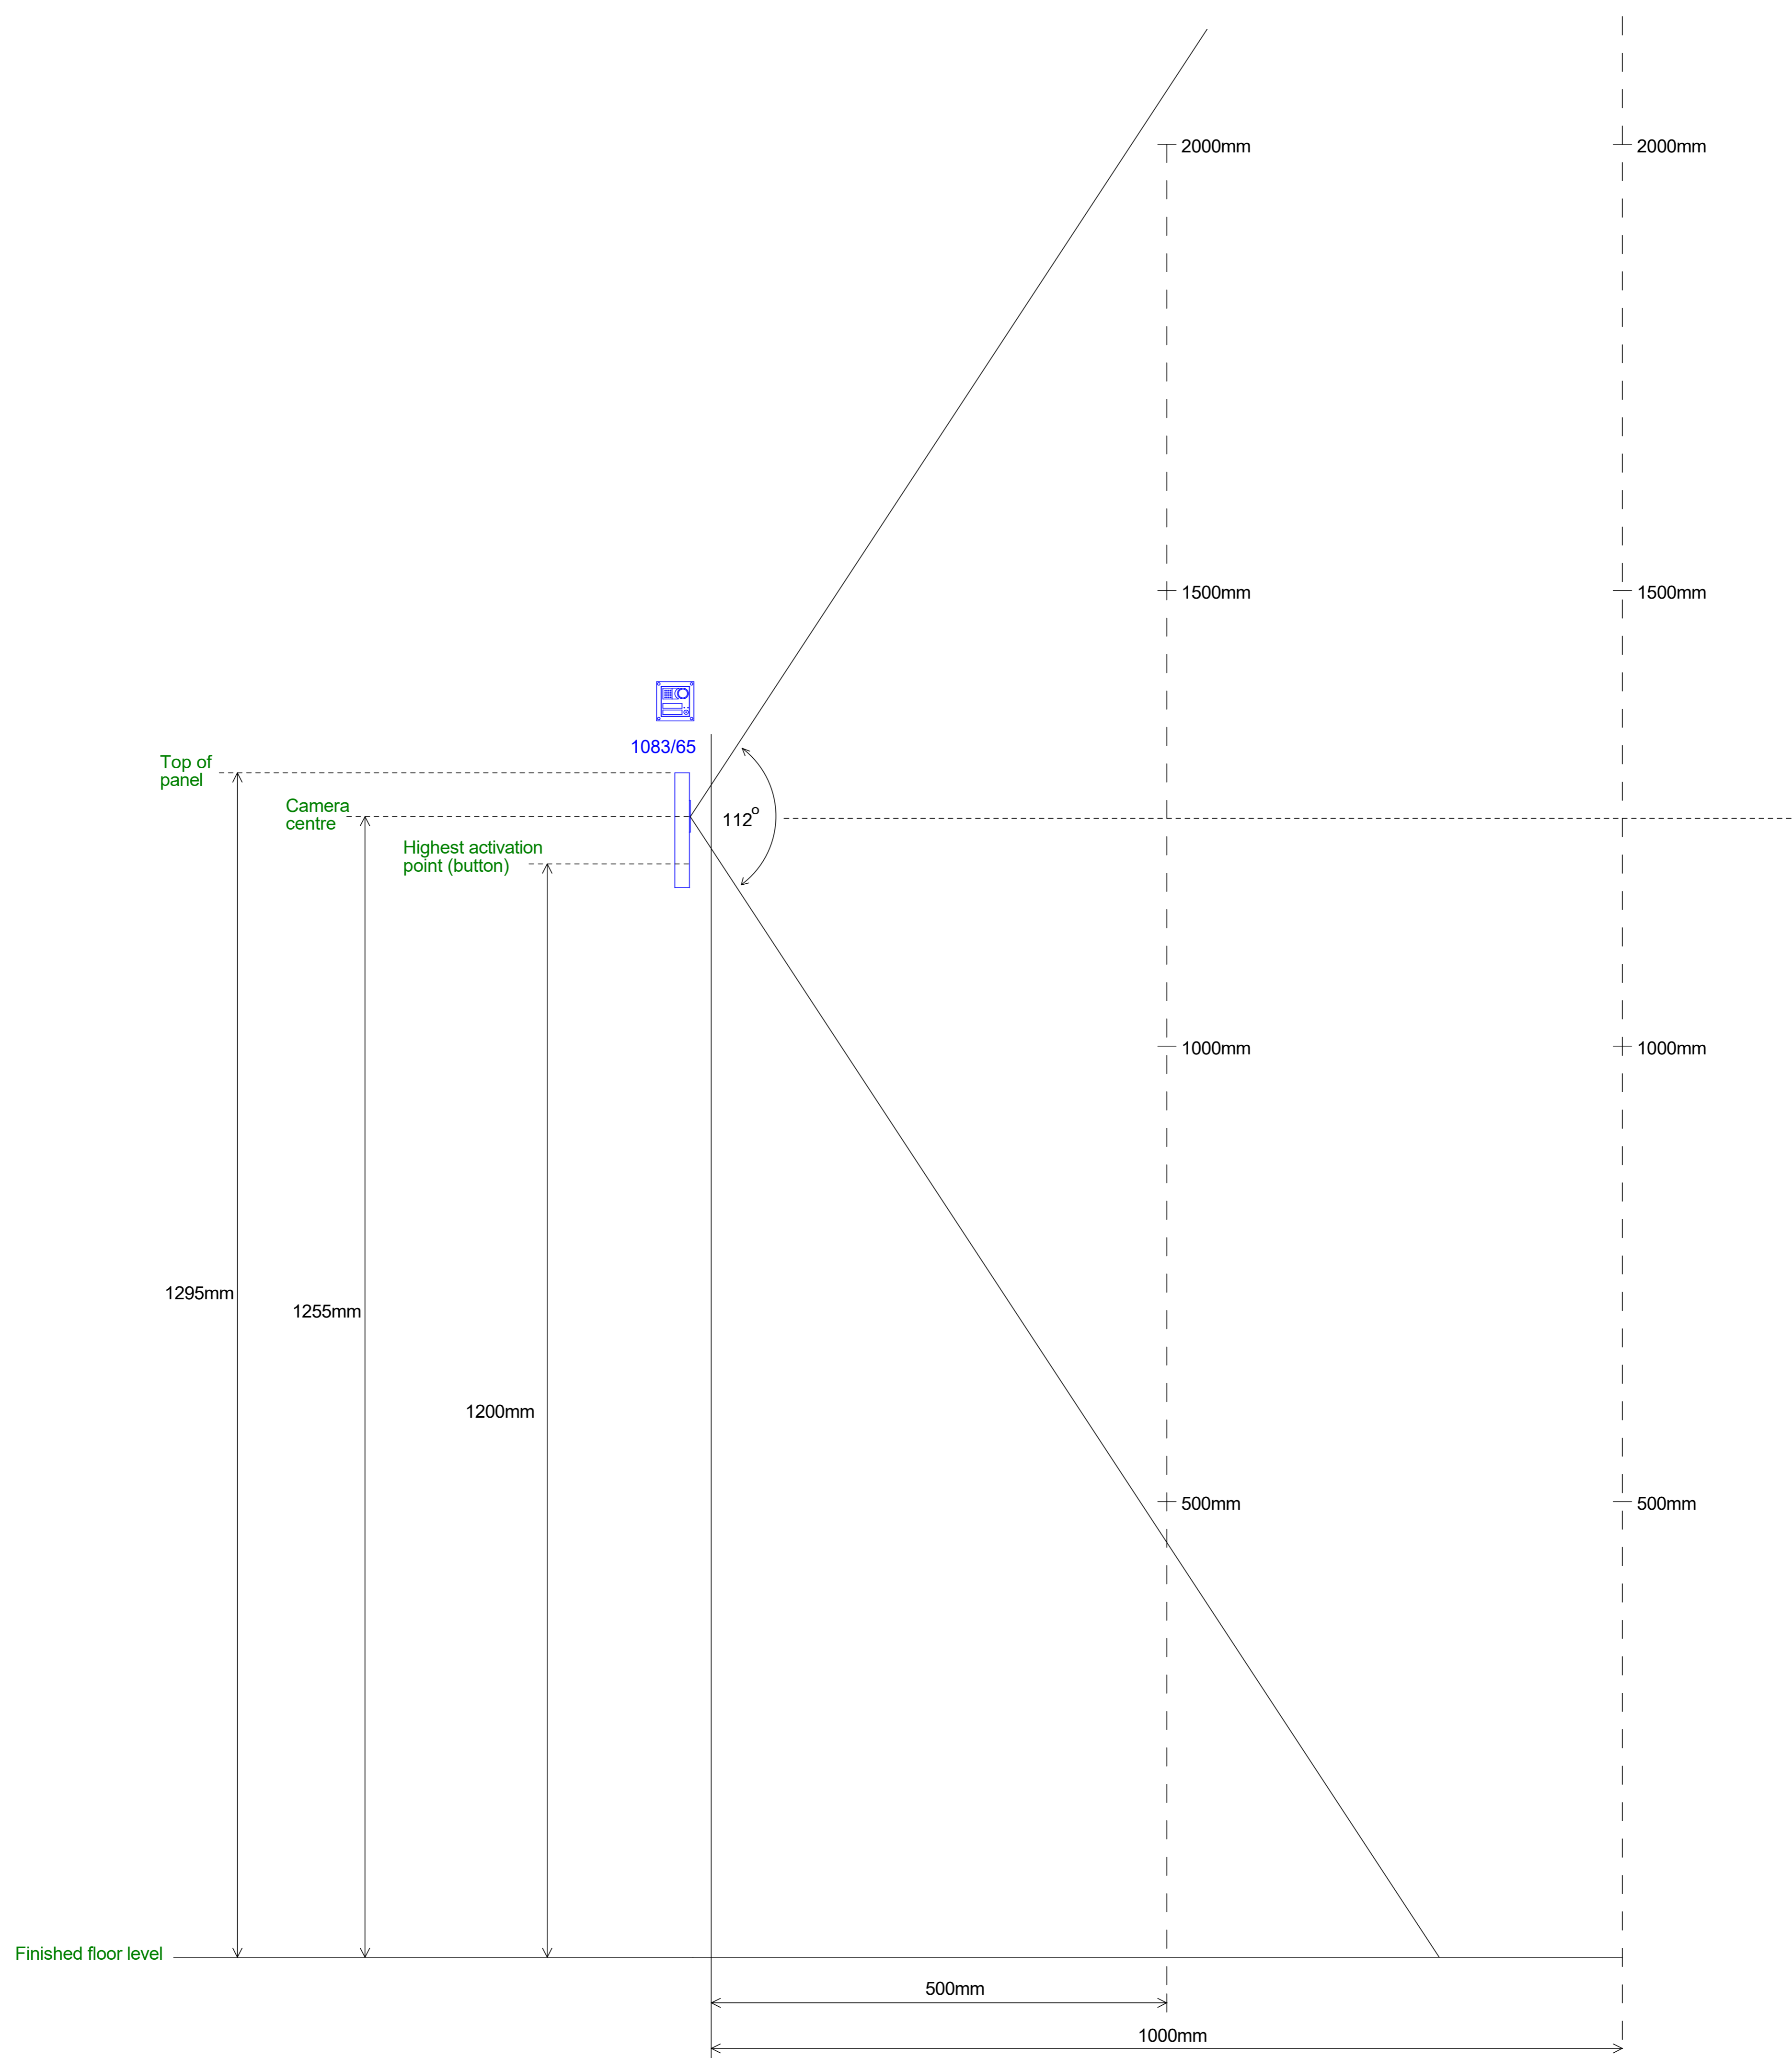

## 2Voice 1083/65 entry panel mounting heights & dimensions

Wheelchair Housing Design Guide (WHDG) refers to a height of 1200mm to the highest function. Following the recommended mounting height the highest activation button is located at 1200mm.

Mounting the Panel as per the manufacturers recommendations would place the camera at a height of 1255mm.

Urmet Communication & Security UK Ltd Urban Hive, Avenue West Skyline 120 Great Notley Essex CM77 7AA Tel 01376 556010 www.urmet.co.uk	Title: 2Voice 1083/65 entry panel mounting heights & camera angles				
	Drawing No: UD07912				
	Date: 30-9-2020	Drawn by: TC	Checked: TC		
	Revision: 01				