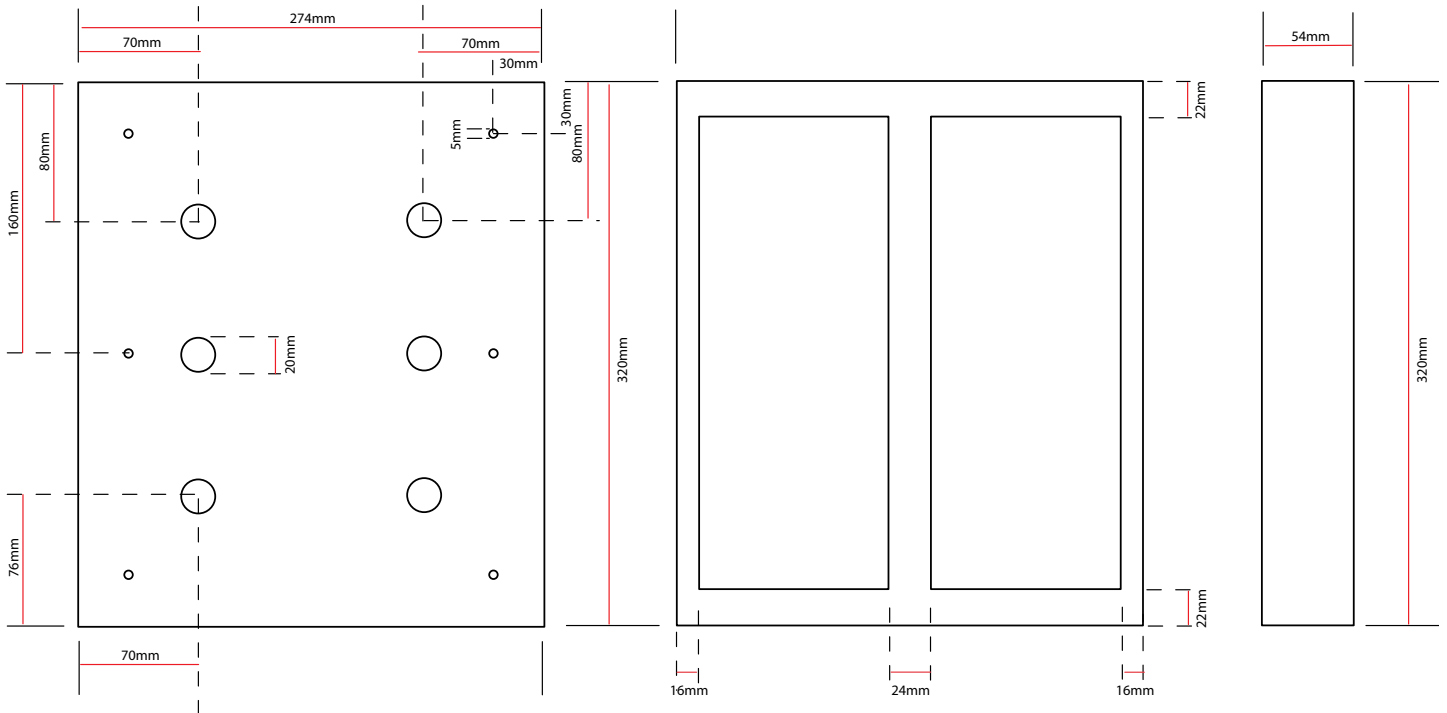

1158/SH32 - S-Steel Surface Housing

URMET IS IN YOUR LIFE