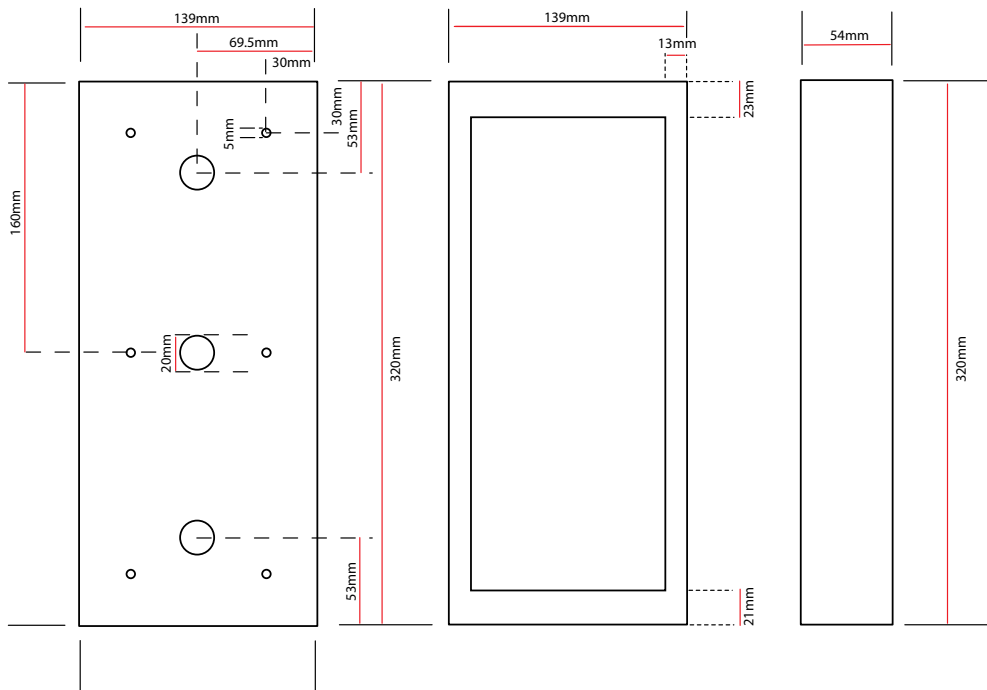

1158/SH3 - S-Steel Surface Housing

URMET IS IN YOUR LIFE