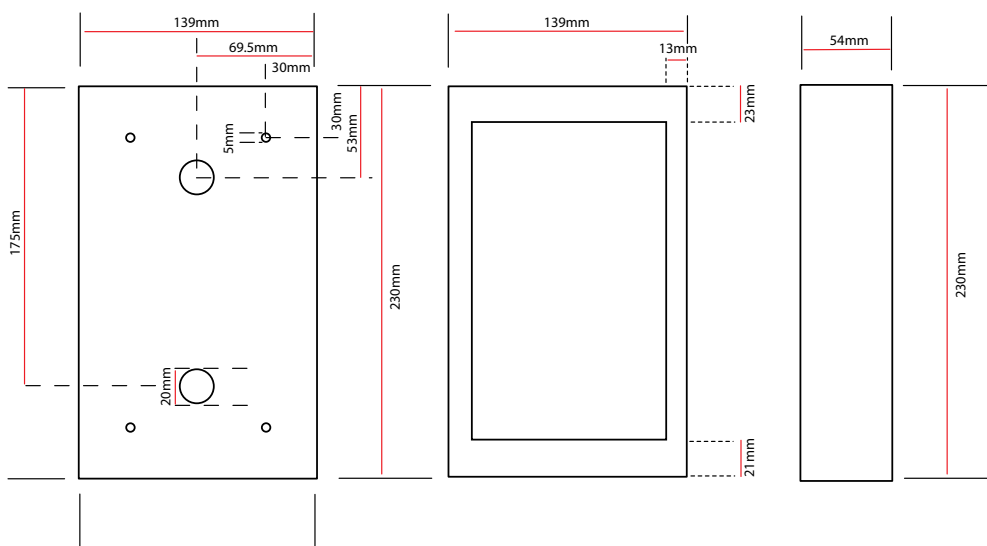

# 1158/SH2 - S-Steel Surface Housing

**URMET IS IN YOUR LIFE**