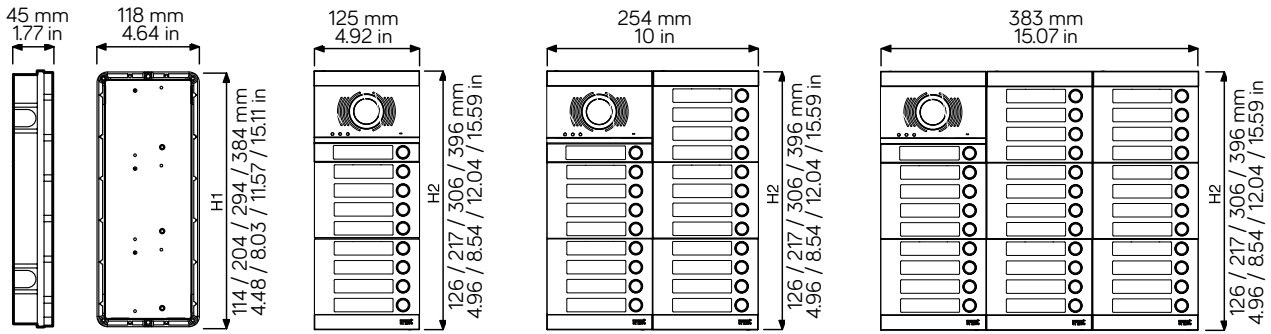

BLACK VERSION

FRONT PLATES FOR BUTTON MODULES

1168/11	1-BUTTON FRONT PLATE
1168/12	2-BUTTON FRONT PLATE
1168/13	3-BUTTON FRONT PLATE
1168/14	4-BUTTON FRONT PLATE
1168/24	DOUBLE 4-BUTTON FRONT PLATE
1168/28	DOUBLE 8-BUTTON FRONT PLATE

SPECIAL MODULES AND DOOR OPENERS

1168/1	DIGITAL DIRECTORY DISPLAY MODULE
1168/45	MIFARE PLUS PROXIMITY KEY READER MODULE
1168/46	KEYPAD MODULE (for call module or code keypad module)
1168/49	ALPHABETIC KEYPAD MODULE (for call module)
1168/48	MODULE FOR HEARING IMPAIRED PEOPLE (ILA)
1168/50	STREET NUMBER MODULE
1168/59	DUMMY MODULE

FRONT PLATES FOR EXTERNAL UNIT

1168/130	FRONT PLATE FOR AUDIO MODULE WITHOUT BUTTON AND DDA
1168/131	FRONT PLATE FOR AUDIO MODULE WITH 1 BUTTON AND DDA
1168/132	FRONT PLATE FOR AUDIO MODULE WITH 2 BUTTONS AND DDA
1168/140	FRONT PLATE FOR AUDIO/VIDEO MODULE WITHOUT BUTTONS AND DDA
1168/141	FRONT PLATE FOR AUDIO/VIDEO MODULE WITH 1 BUTTON AND DDA
1168/142	FRONT PLATE FOR MODULE AUDIO/VIDEO MODULE WITH 2 BUTTONS AND DDA

BUTTON MODULES AND OUTDOOR STATIONS

1168/4	4-BUTTON MODULE
1168/8	8-BUTTON MODULE

OUTDOOR STATIONS

1083/38	EXTERNAL AUDIO UNIT WITH 2VOICE DDA
1083/48	EXTERNAL AUDIO-VIDEO UNIT WITH 2VOICE DDA