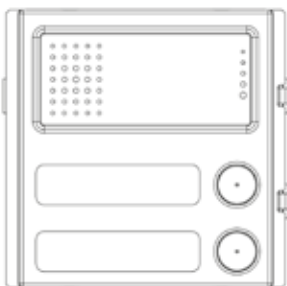

# synthesi

steel

2VOICE AUDIO MODULE  
WITH 2 BUTTONS

1083/64

#### Ref. 1083/64

- On a single Sinthesi Steel module
- It is provided with microphone, loudspeaker and 2 call buttons.
- Two outputs for door release and second car entry with relay.
- Two inputs for local door release button and door open signalization.
- Dip switch to set the module address, the door open mode (free or after a call only). It's possible to set the time for the door opening.
- Connector for ILA module and for DDA module.